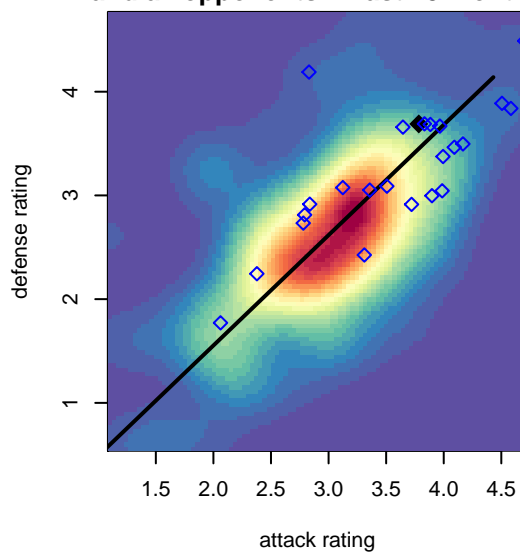

**attack and defense rating
relative to others at age
and all opponents in last 13 months**