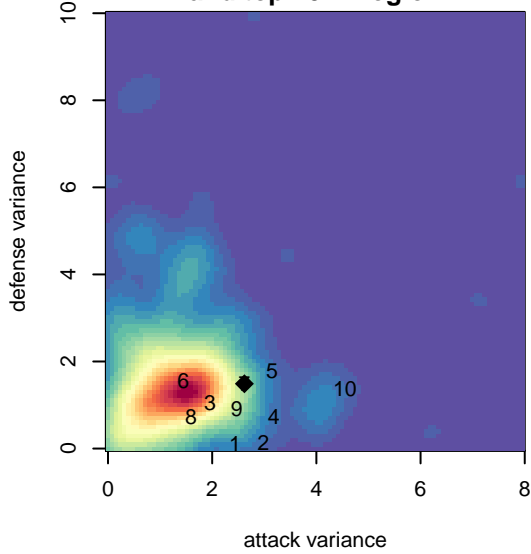

Crossfire Premier A B00

Crossfire Premier SC
 Redmond, WA
 B00 total strength=1878
 attack=43.97 defense=40.01
 fall league = RCL B00 Div 1
 notes= Lawrence 2016

alt names used:
 Crossfire Premier B00 A
 CROSSFIRE PREMIER B00 A (WA)
 CROSSFIRE PREMIER CROSSFIRE B00A
 Crossfire Premier B00 A

Crossfire Premier A B00
 Dots are actual minus expected GF (blue circles) and GA (red triangles).
 Blue line is smoothed change in attack strength. Red is smoothed change in defense strength.

**attack and defense variance (black dot)
relative to other teams
and top 10 in region**