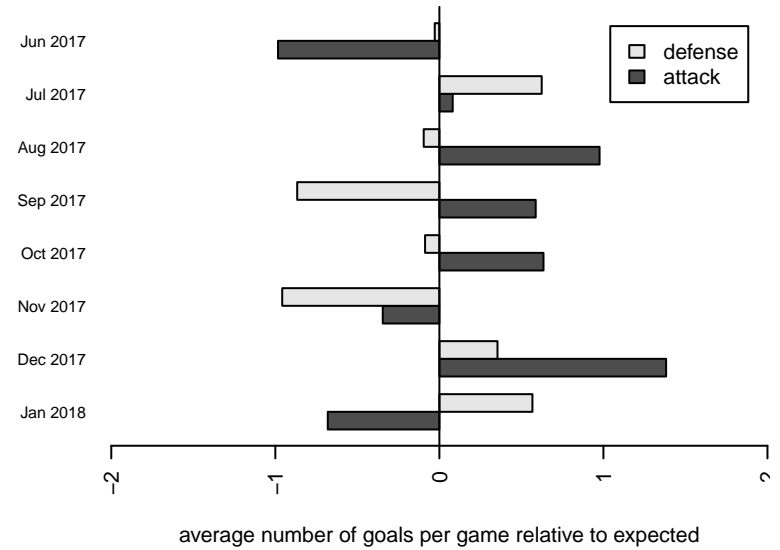

Performance relative to 13 month average