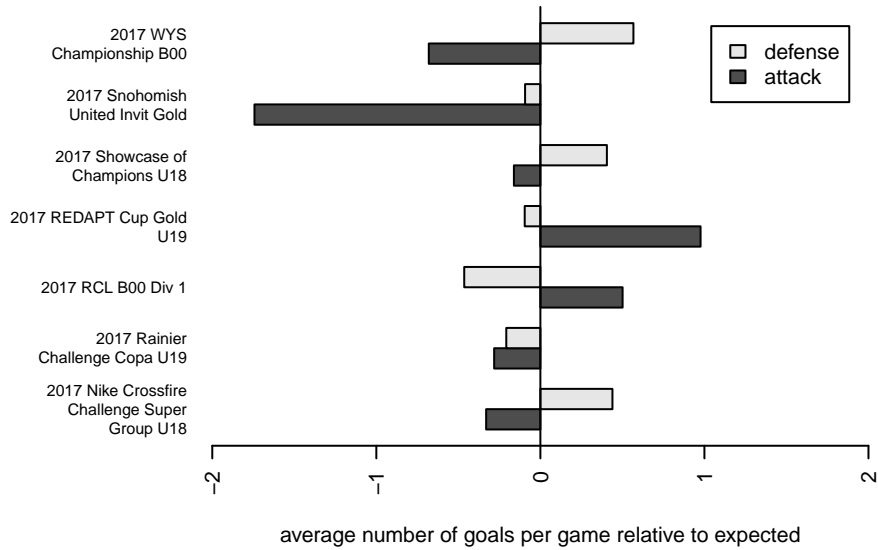

Performance relative to 13 month average