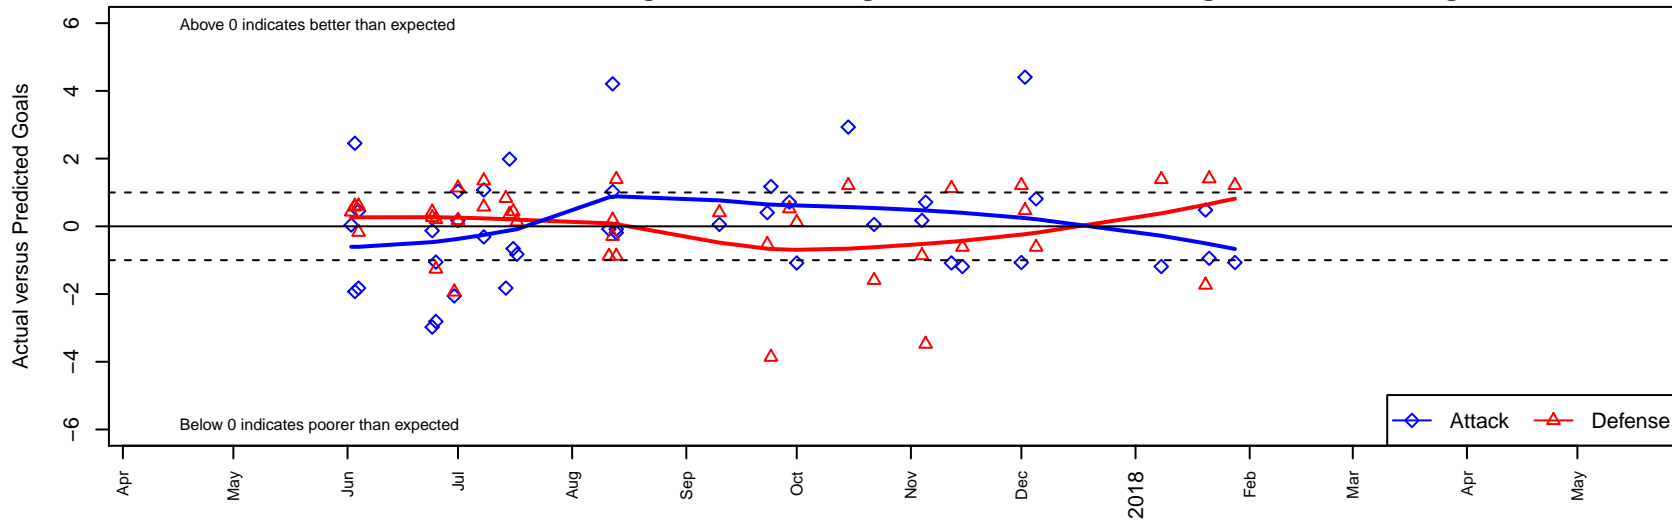

Crossfire Premier A B00

Crossfire Premier SC
 Redmond, WA
 B00 total strength=1878
 attack=43.97 defense=40.01
 fall league = RCL B00 Div 1
 notes= Lawrence 2016

alt names used:
 Crossfire Premier B00 A
 CROSSFIRE PREMIER B00 A (WA)
 CROSSFIRE PREMIER CROSSFIRE B00A
 Crossfire Premier B00 A

Crossfire Premier A B00
 Dots are actual minus expected GF (blue circles) and GA (red triangles).
 Blue line is smoothed change in attack strength. Red is smoothed change in defense strength.

**attack and defense variance (black dot)
relative to other teams
and top 10 in region**