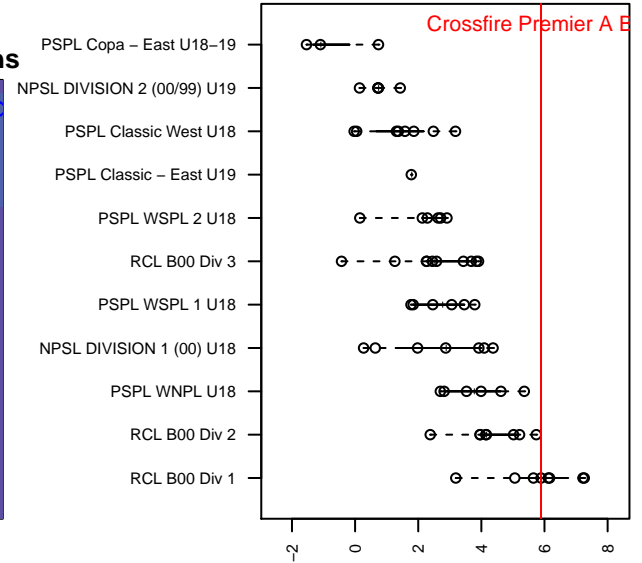

**attack and defense rating
relative to others at age
and all opponents in last 13 months**